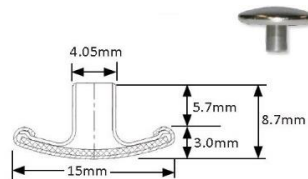

CAPS

405c5.8* - Cap Small
Stainless Steel

405c7.3* - Cap Regular
Nickel, Stainless Steel, Black

405c8.7* - Cap Medium
Nickel, Stainless Steel

405c9.3* - Cap Long
Nickel, Stainless Steel, Black

SOCKETS

405s9.4* - Stiff Action
Nickel, Stainless Steel, Black

405s9.5* - Medium Action
Nickel, Stainless Steel, Black

405s9.65* - Easy Action
Nickel, Stainless Steel, Black

STUDS

405st* - Stud
Nickel, Stainless Steel, Black

405st10ss316 - Stud + 10mm Screw
Stainless Steel

405st16ss316 - Stud + 16mm Screw
Stainless Steel

POSTS

405p7.5* - Post Regular
Nickel, Stainless Steel, Black

405p8.5* - Post Long
Nickel, Stainless Steel, Black

Head Office - Victoria

9A Lakewood Blvd,
BRAESIDE VIC 3195
P: 03 9588 8800
E: paskal@paskal.com.au