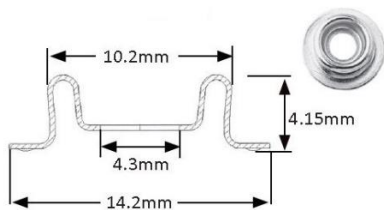

CAPS

405c5.8* - Cap Small
Stainless Steel

405c7.3* - Cap Regular
Nickel, Stainless Steel, Black

405c8.7* - Cap Medium
Nickel, Stainless Steel

405c9.3* - Cap Long
Nickel, Stainless Steel, Black

SOCKETS

405s9.4* - Stiff Action
Nickel, Stainless Steel, Black

405s9.5* - Medium Action
Nickel, Stainless Steel, Black

405s9.65* - Easy Action
Nickel, Stainless Steel, Black

STUDS

405st* - Stud
Nickel, Stainless Steel, Black

405st10ss316 - Stud + 10mm Screw
Stainless Steel

405st16ss316 - Stud + 16mm Screw
Stainless Steel

POSTS

405p7.5* - Post Regular
Nickel, Stainless Steel, Black

405p8.5* - Post Long
Nickel, Stainless Steel, Black

Head Office - Victoria

9A Lakewood Blvd,
BRAESIDE VIC 3195
P: 03 9588 8800
E: paskal@paskal.com.au