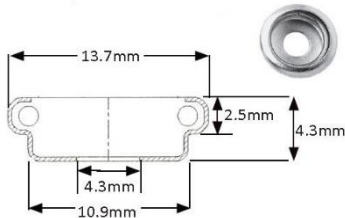

CAPS

405c5.8* - Cap Small
Stainless Steel

405c7.3* - Cap Regular
Nickel, Stainless Steel, Black

405c8.7* - Cap Medium
Nickel, Stainless Steel

405c9.3* - Cap Long
Nickel, Stainless Steel, Black

SOCKETS

405s9.4* - Stiff Action
Nickel, Stainless Steel, Black

405st16ss316 - Stud + 16mm Screw
Stainless Steel

POSTS

405p7.5* - Post Regular
Nickel, Stainless Steel, Black

405p8.5* - Post Long
Nickel, Stainless Steel, Black

Head Office - Victoria

9A Lakewood Blvd,
BRAESIDE VIC 3195
P: 03 9588 8800
E: paskal@paskal.com.au