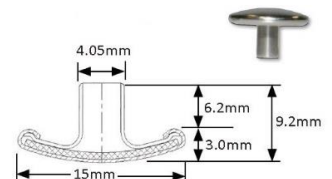

CAPS

405c5.8* - Cap Small
Stainless Steel

405c7.3* - Cap Regular
Nickel, Stainless Steel, Black

405c8.7* - Cap Medium
Nickel, Stainless Steel

405c9.3* - Cap Long
Nickel, Stainless Steel, Black

SOCKETS

405s9.4* - Stiff Action
Nickel, Stainless Steel, Black

405s9.5* - Medium Action
Nickel, Stainless Steel, Black

405s9.65* - Easy Action
Nickel, Stainless Steel, Black

STUDS

405st* - Stud
Nickel, Stainless Steel, Black

405st10ss316 - Stud + 10mm Screw
Stainless Steel

405st16ss316 - Stud + 16mm Screw
Stainless Steel

POSTS

405p7.5* - Post Regular
Nickel, Stainless Steel, Black

405p8.5* - Post Long
Nickel, Stainless Steel, Black

Head Office - Victoria

9A Lakewood Blvd,
BRAESIDE VIC 3195
P: 03 9588 8800
E: paskal@paskal.com.au