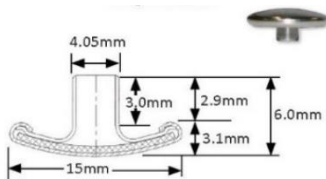

CAPS

405c5.8* - Cap Small
Stainless Steel

405c7.3* - Cap Regular
Nickel, Stainless Steel, Black

405c8.7* - Cap Medium
Nickel, Stainless Steel

405c9.3* - Cap Long
Nickel, Stainless Steel, Black

SOCKETS

405s9.4* - Stiff Action
Nickel, Stainless Steel, Black

405s9.5* - Medium Action
Nickel, Stainless Steel, Black

405s9.65* - Easy Action
Nickel, Stainless Steel, Black

STUDS

405st* - Stud
Nickel, Stainless Steel, Black

405st10ss316 - Stud + 10mm Screw
Stainless Steel

405st16ss316 - Stud + 16mm Screw
Stainless Steel

POSTS

405p7.5* - Post Regular
Nickel, Stainless Steel, Black

405p8.5* - Post Long
Nickel, Stainless Steel, Black

Head Office - Victoria

9A Lakewood Blvd,
BRAESIDE VIC 3195
P: 03 9588 8800
E: paskal@paskal.com.au