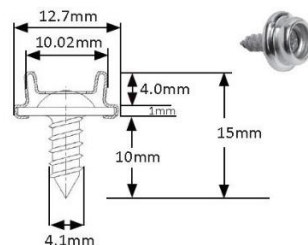

405st10ss316 - Stud + 10mm Screw
Stainless Steel