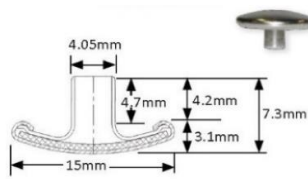

CAPS

405c5.8* - Cap Small
Stainless Steel

405c7.3* - Cap Regular
Nickel, Stainless Steel, Black

405c8.7* - Cap Medium
Nickel, Stainless Steel

405c9.3* - Cap Long
Nickel, Stainless Steel, Black

SOCKETS

405s9.4* - Stiff Action
Nickel, Stainless Steel, Black

405s9.5* - Medium Action
Nickel, Stainless Steel, Black

405s9.65* - Easy Action
Nickel, Stainless Steel, Black

STUDS

405st* - Stud
Nickel, Stainless Steel, Black

405st10ss316 - Stud + 10mm Screw
Stainless Steel

405st16ss316 - Stud + 16mm Screw
Stainless Steel

POSTS

405p7.5* - Post Regular
Nickel, Stainless Steel, Black

405p8.5* - Post Long
Nickel, Stainless Steel, Black

Head Office - Victoria

9A Lakewood Blvd,
BRAESIDE VIC 3195
P: 03 9588 8800
E: paskal@paskal.com.au