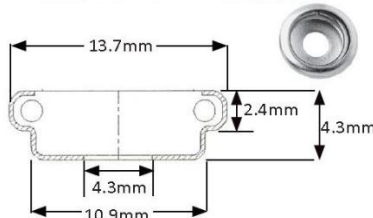

CAPS

405c5.8* - Cap Small
Stainless Steel

405c7.3* - Cap Regular
Nickel, Stainless Steel, Black

405c8.7* - Cap Medium
Nickel, Stainless Steel

405c9.3* - Cap Long
Nickel, Stainless Steel, Black

SOCKETS

405s9.4* - Stiff Action
Nickel, Stainless Steel, Black

405st16ss316 - Stud + 16mm Screw
Stainless Steel

POSTS

405p7.5* - Post Regular
Nickel, Stainless Steel, Black

405p8.5* - Post Long
Nickel, Stainless Steel, Black

Head Office - Victoria

9A Lakewood Blvd,
BRAESIDE VIC 3195
P: 03 9588 8800
E: paskal@paskal.com.au