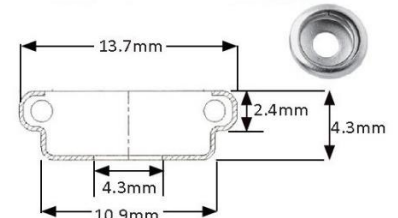

405s9.65* - Easy Action
Nickel, Stainless Steel, Black