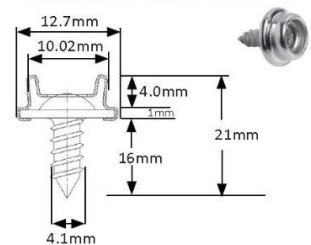

405st16ss316 - Stud + 16mm Screw
Stainless Steel

POSTS

405p7.5* - Post Regular
Nickel, Stainless Steel, Black

405p8.5* - Post Long
Nickel, Stainless Steel, Black

Head Office - Victoria

9A Lakewood Blvd,
BRAESIDE VIC 3195
P: 03 9588 8800
E: paskal@paskal.com.au