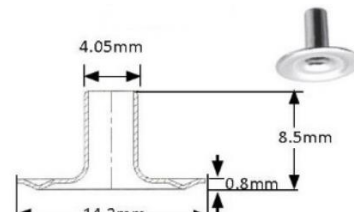

405st16ss316 - Stud + 16mm Screw
Stainless Steel

POSTS

405p7.5* - Post Regular
Nickel, Stainless Steel, Black

405p8.5* - Post Long
Nickel, Stainless Steel, Black

Head Office - Victoria

9A Lakewood Blvd,
BRAESIDE VIC 3195
P: 03 9588 8800
E: paskal@paskal.com.au