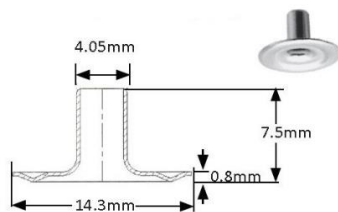

405st16ss316 - Stud + 16mm Screw
Stainless Steel

POSTS

405p7.5* - Post Regular
Nickel, Stainless Steel, Black

405p8.5* - Post Long
Nickel, Stainless Steel, Black

Head Office - Victoria

9A Lakewood Blvd,
BRAESIDE VIC 3195
P: 03 9588 8800
E: paskal@paskal.com.au